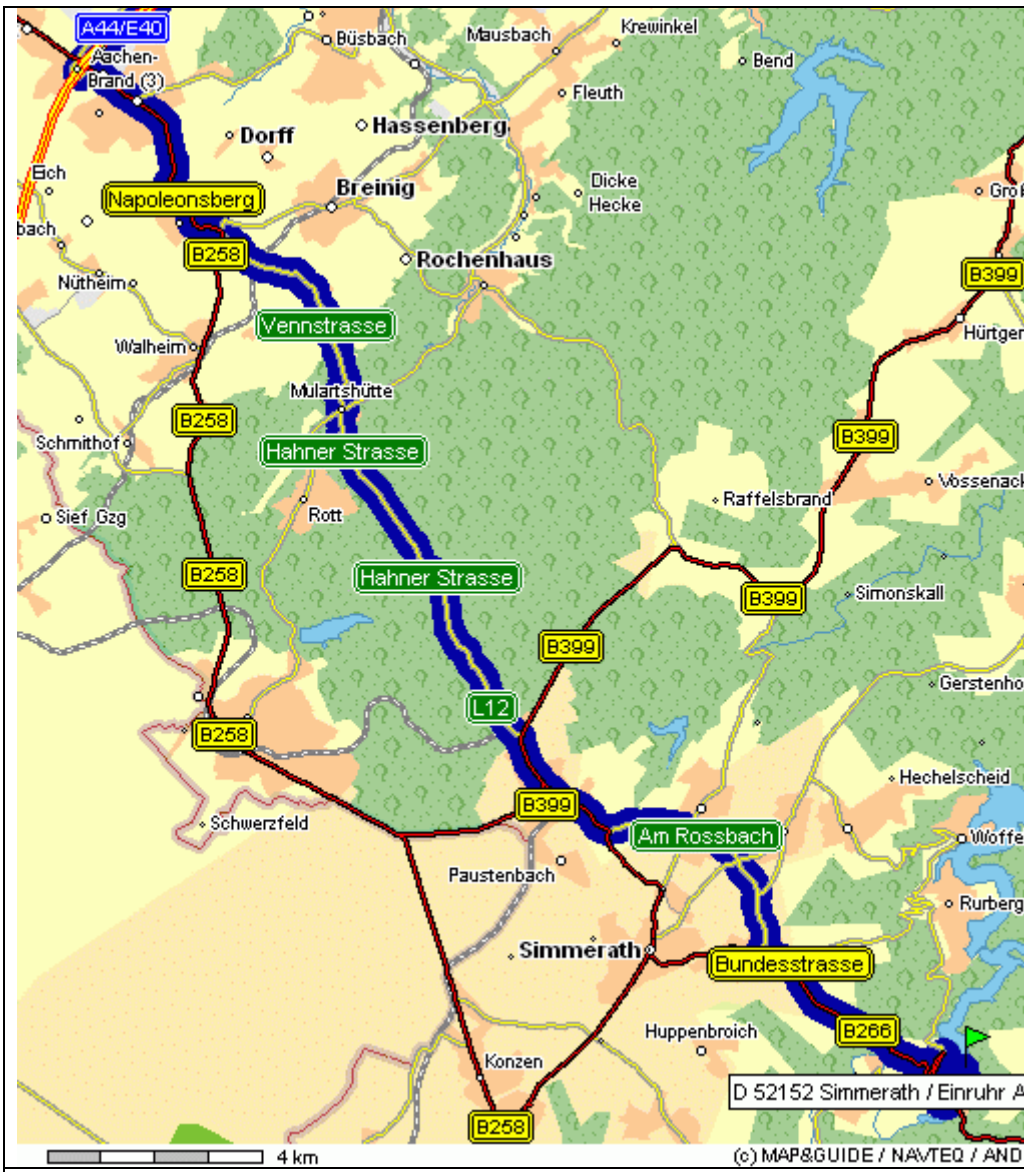

Access to Einruhr in Germany for the Workshop on Characterization,
 Industrial Standards, and Quality Assurance in SOFC
 22-23 June 2005, Simmerath-Einruhr, Germany

Dueren is located 20 km south of Juelich and 50 km west of Cologne

Access from Cologne (Koeln)

Access
from A1
motorway

Access
from
Aachen
(Aix-la-
Chapelle)

D 52152 Simmerath / Einruhr A
(c) MAP&GUIDE / NAVTEQ / AND

Details
around
Aachen...

Local
access to
Einruhr