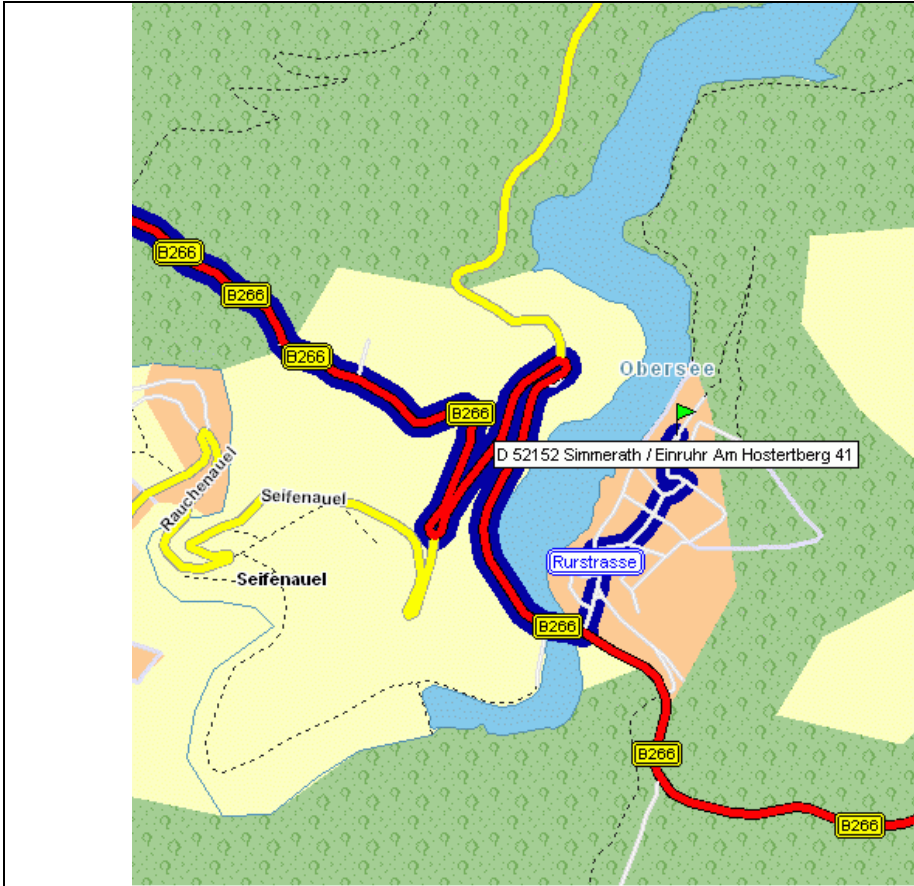

Access to Einruhr in Germany for the Workshop on Characterization,
 Industrial Standards, and Quality Assurance in SOFC
 22-23 June 2005, Simmerath-Einruhr, Germany

Dueren is located 20 km south of Juelich and 50 km west of Cologne

Access from Cologne (Koeln)

Access
from A1
motorway

Access
from
Aachen
(Aix-la-
Chapelle)

D 52152 Simmerath / Einruhr A
(c) MAP&GUIDE / NAVTEQ / AND

Details
around
Aachen...

Local
access to
Einruhr