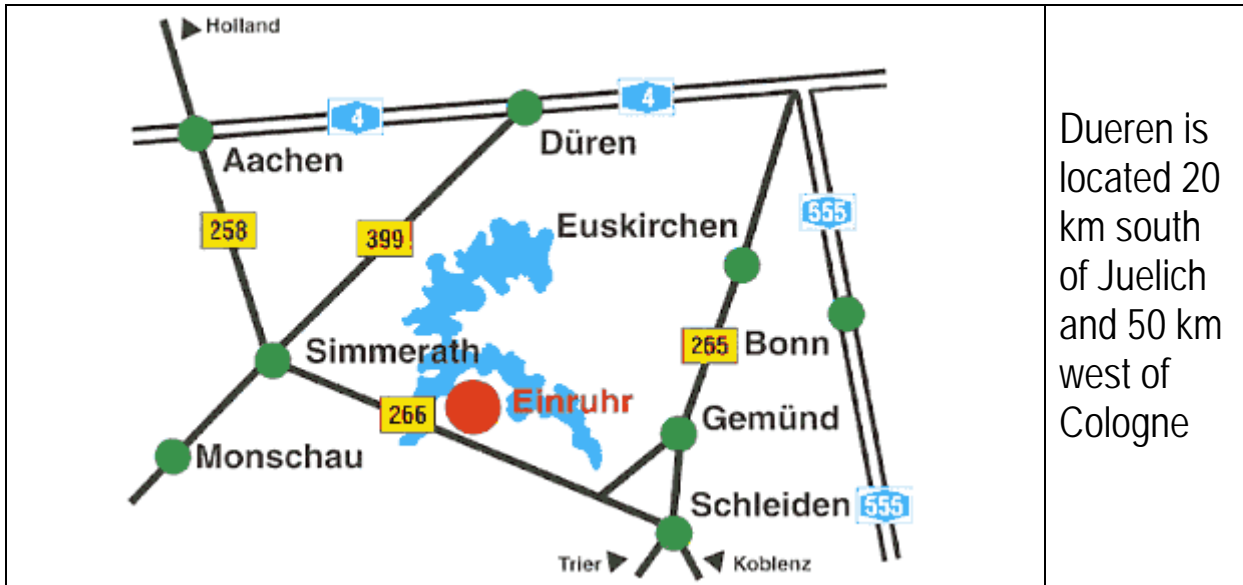

Access to Einruhr in Germany for the Workshop on Characterization,
 Industrial Standards, and Quality Assurance in SOFC
 22-23 June 2005, Simmerath-Einruhr, Germany

Dueren is located 20 km south of Juelich and 50 km west of Cologne

Access from Cologne (Koeln)

Access
from A1
motorway

Access
from
Aachen
(Aix-la-
Chapelle)

D 52152 Simmerath / Einruhr A
(c) MAP&GUIDE / NAVTEQ / AND

Details
around
Aachen...

Local
access to
Einruhr