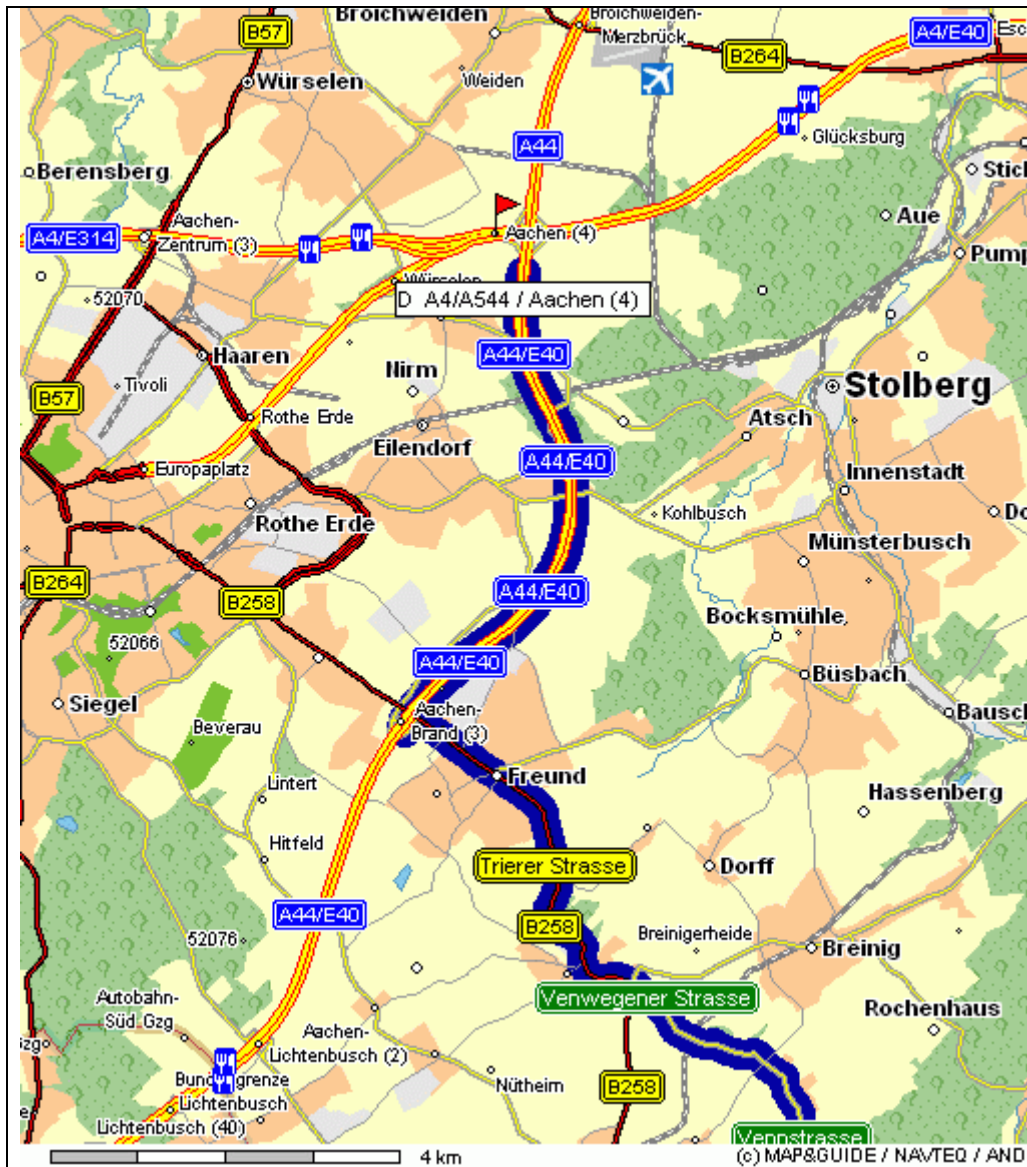

Access to Einruhr in Germany for the Workshop on Characterization,
 Industrial Standards, and Quality Assurance in SOFC
 22-23 June 2005, Simmerath-Einruhr, Germany

Dueren is located 20 km south of Juelich and 50 km west of Cologne

Access from Cologne (Koeln)

Access
from A1
motorway

Access
from
Aachen
(Aix-la-
Chapelle)

D 52152 Simmerath / Einruhr A
(c) MAP&GUIDE / NAVTEQ / AND

Details
around
Aachen...

Local
access to
Einruhr